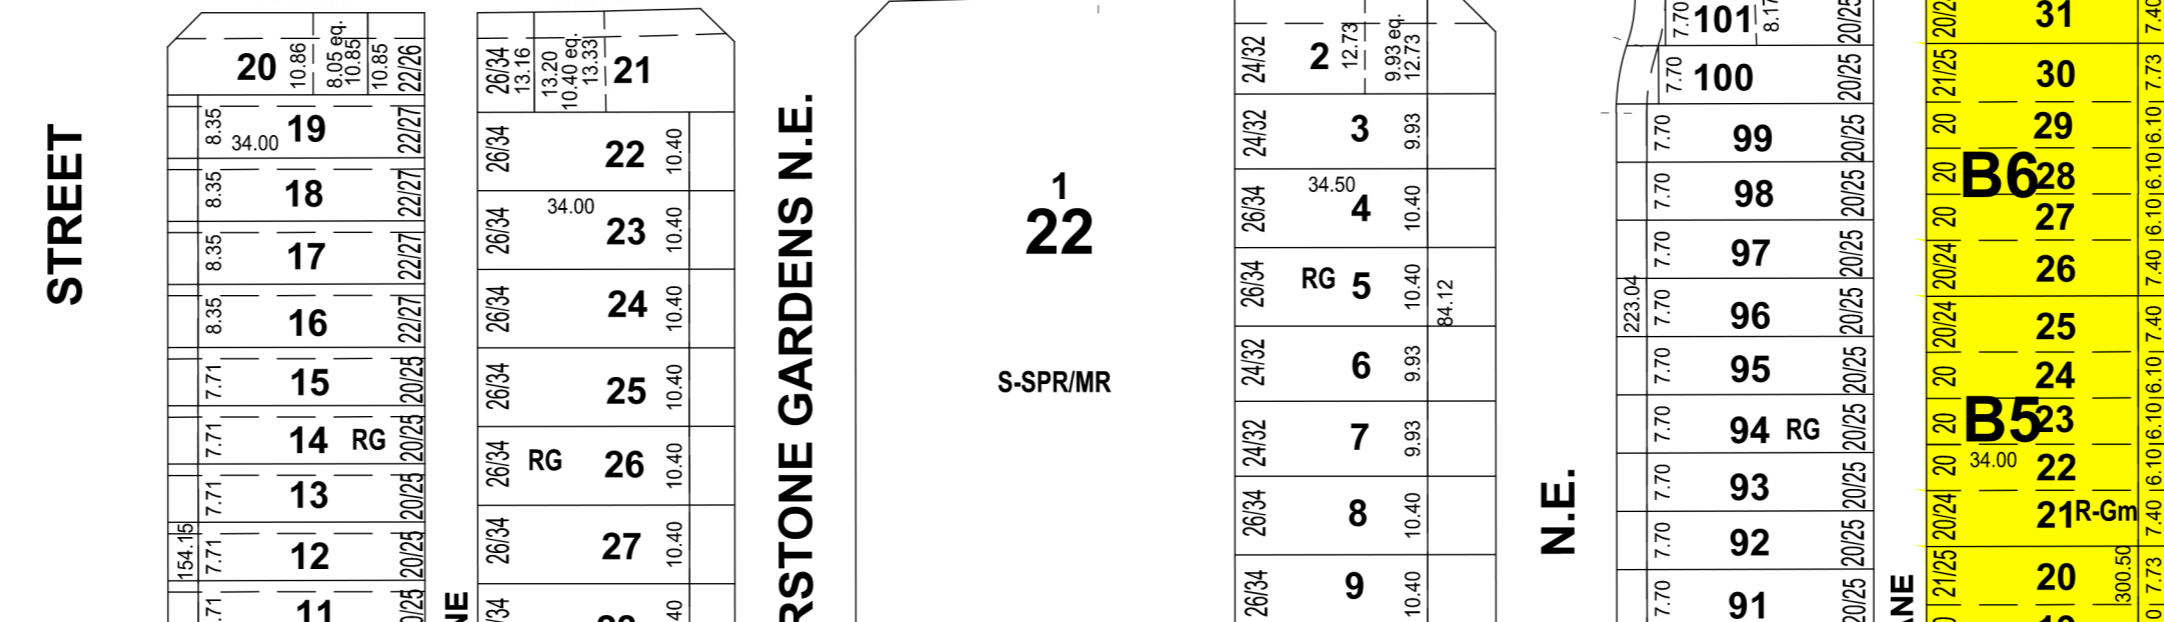

CORNERSTONE PHASE 4 TOWNHOMES

CORNERSTONE AVENUE N.E.

CORNERSTONE AVENUE N.E.

CORNERSTONE CRESCENT N.E.

CORNERSTONE ROAD N.E.

CORNERSTONE CRESCENT N.E.

CORNERSTONE GARDENS N.E.

CORNERSTONE HEIGHTS N.E.

CORNERSTONE HEIGHTS N.E.

N.E.

STREET

60th

CORNERSTONE BOULEVARD N.E.

PROPOSED FUTURE SCHOOL SITE