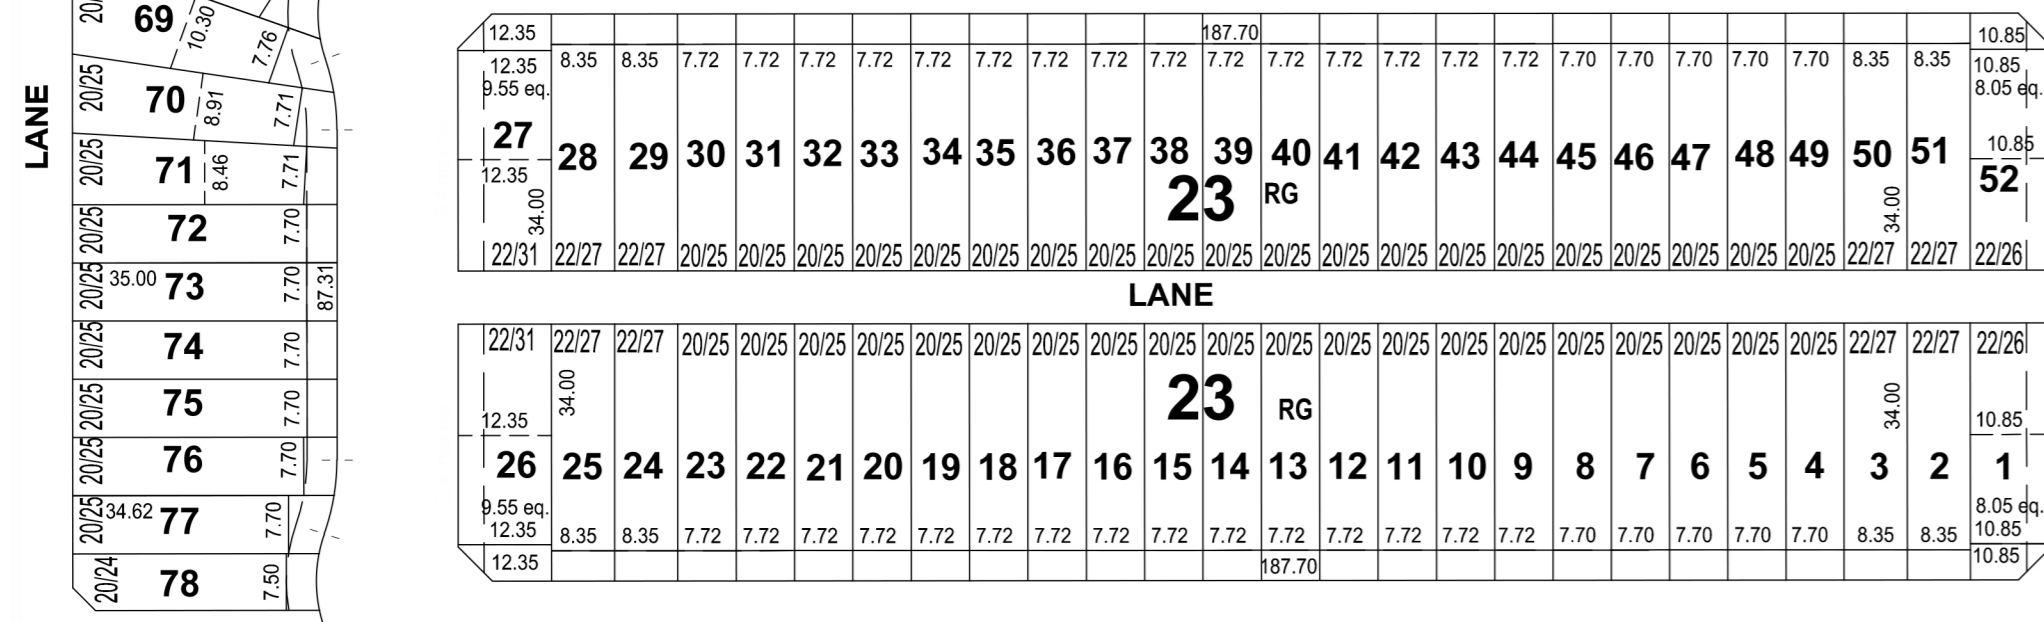

CORNERSTONE PHASE 4 TOWNHOMES

CORNERSTONE AVENUE N.E.

CORNERSTONE AVENUE N.E.

CORNERSTONE CRESCENT N.E.

CORNERSTONE ROAD N.E.

CORNERSTONE CRESCENT N.E.

CORNERSTONE GARDENS N.E.

CORNERSTONE HEIGHTS N.E.

CORNERSTONE HEIGHTS N.E.

N.E.

STREET

60th

CORNERSTONE BOULEVARD N.E.

PROPOSED FUTURE SCHOOL SITE