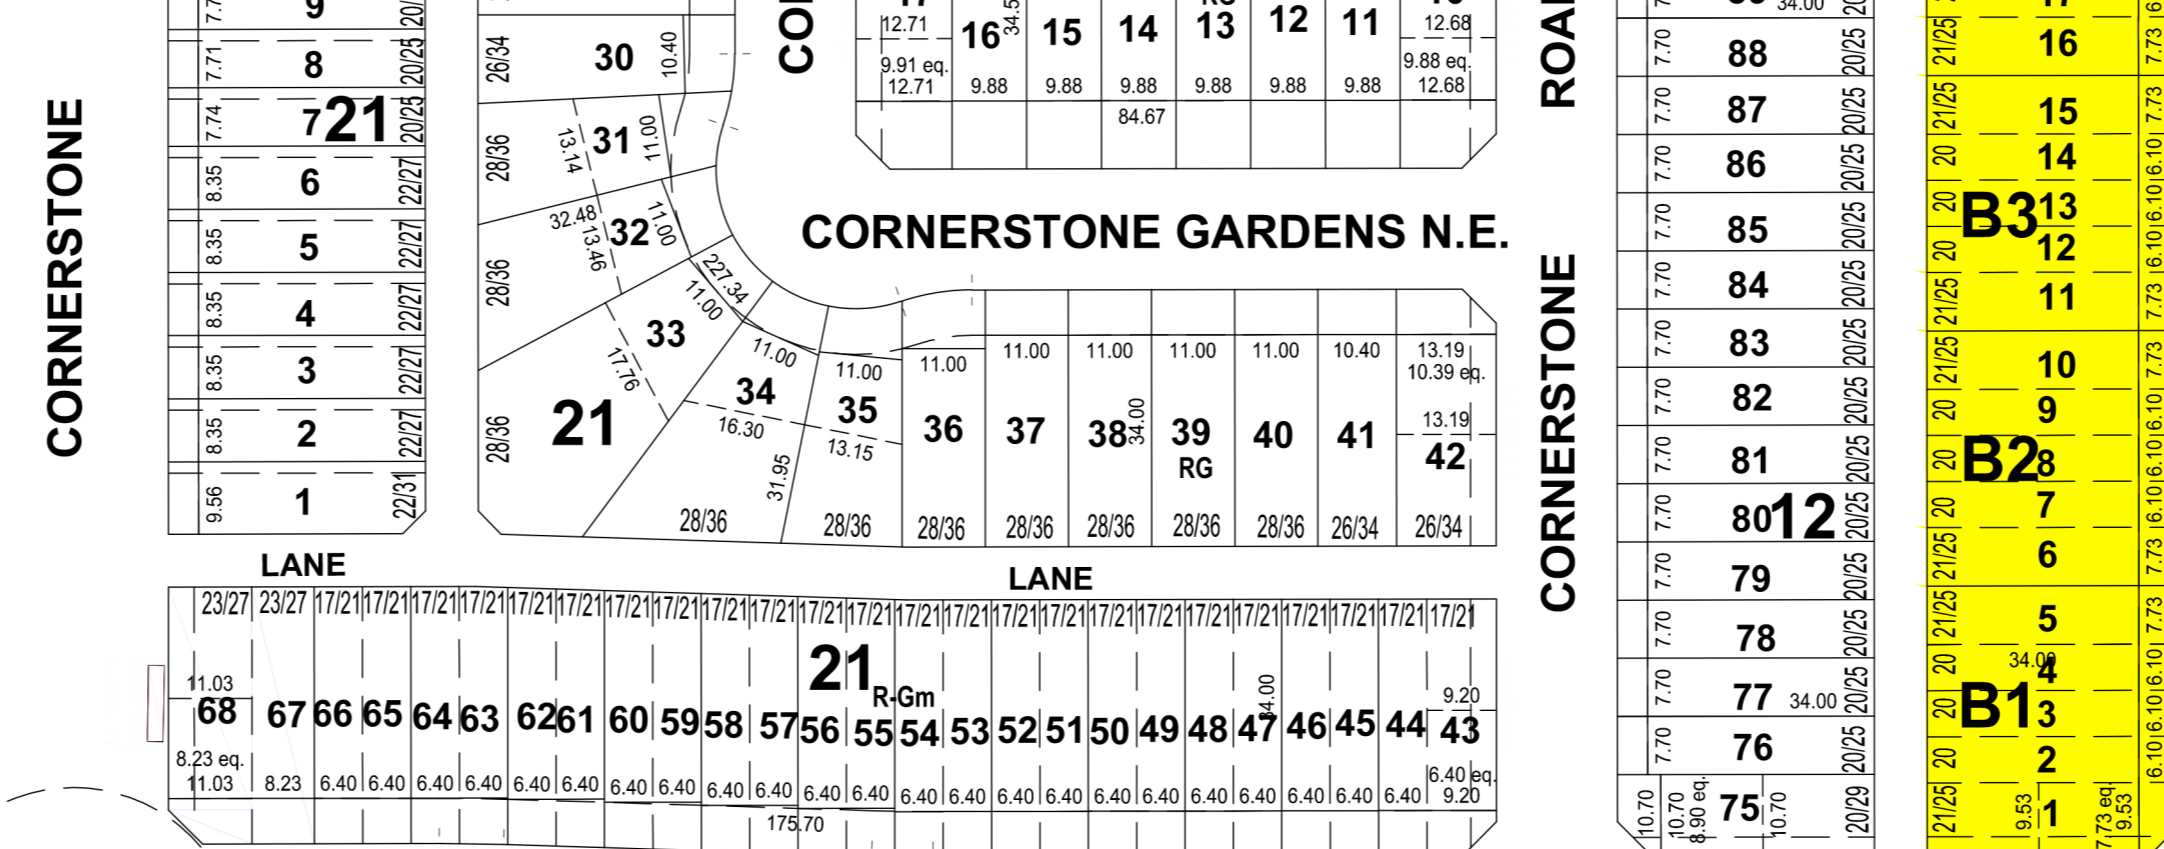

CORNERSTONE PHASE 4 TOWNHOMES

CORNERSTONE AVENUE N.E.

CORNERSTONE AVENUE N.E.

CORNERSTONE CRESCENT N.E.

CORNERSTONE ROAD N.E.

CORNERSTONE CRESCENT N.E.

CORNERSTONE GARDENS N.E.

CORNERSTONE HEIGHTS N.E.

CORNERSTONE HEIGHTS N.E.

N.E.

STREET

60th

CORNERSTONE BOULEVARD N.E.

PROPOSED FUTURE SCHOOL SITE