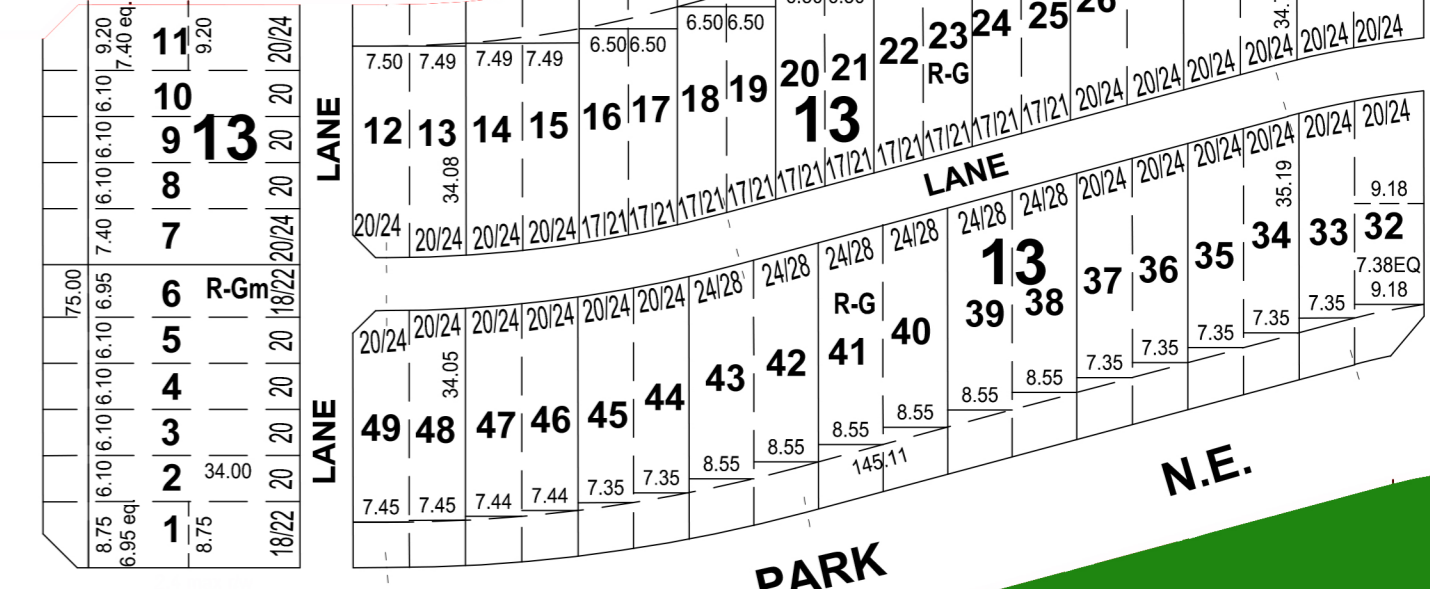

CORNERSTONE PHASE 4 TOWNHOMES

CORNERSTONE AVENUE N.E.

CORNERSTONE AVENUE N.E.

CORNERSTONE CRESCENT N.E.

CORNERSTONE ROAD N.E.

CORNERSTONE CRESCENT N.E.

CORNERSTONE GARDENS N.E.

CORNERSTONE HEIGHTS N.E.

CORNERSTONE HEIGHTS N.E.

N.E.

STREET

60th

CORNERSTONE BOULEVARD N.E.

PROPOSED FUTURE SCHOOL SITE